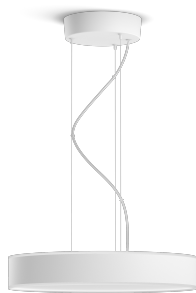

# PHILIPS

Lampada a  
sospensione Enrave

Hue White Ambiance

LED integrato

Controllo Bluetooth mediante  
app

Dimmer switch incluso

Aggiungi il Bridge Hue per  
sbloccare altre funzionalità

41162/30/P6

## Easy smart lighting

With a soft upward glow and powerful downward light, the Enrave pendant ceiling light in black is perfect for dining areas. Use its warm-to-cool white light for any task, such as helping with homework or setting the mood for dinner.