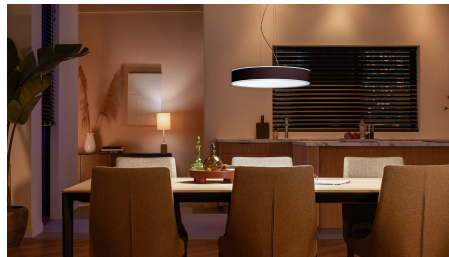

Crea l'atmosfera giusta con una luce bianca da calda a fredda

Scegli tra più di 50.000 sfumature di luce bianca da calda a fredda per creare l'atmosfera giusta nella tua casa per ogni attività e per qualsiasi ora del giorno. Usa la luce bianca brillante ogni mattina per iniziare la giornata con energia oppure rilassati la sera con una debole tonalità dorata.