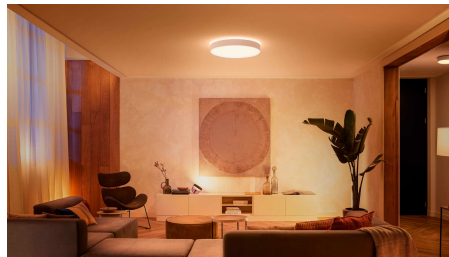

Crea l'atmosfera giusta con una luce bianca da calda a fredda

Scegli tra più di 50.000 sfumature di luce bianca da calda a fredda per creare l'atmosfera giusta nella tua casa per ogni attività e per qualsiasi ora del giorno. Usa la luce bianca brillante ogni mattina per iniziare la giornata con energia oppure rilassati la sera con una debole tonalità dorata.