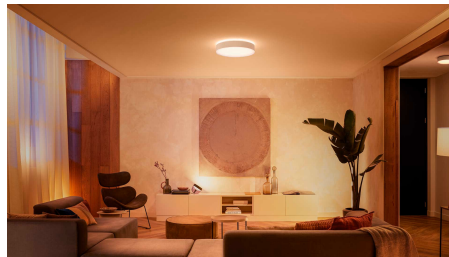

Crea l'atmosfera giusta con una luce bianca da calda a fredda

Scegli tra più di 50.000 sfumature di luce bianca da calda a fredda per creare l'atmosfera giusta nella tua casa per ogni attività e per qualsiasi ora del giorno. Usa la luce bianca brillante ogni mattina per iniziare la giornata con energia oppure rilassati la sera con una debole tonalità dorata.