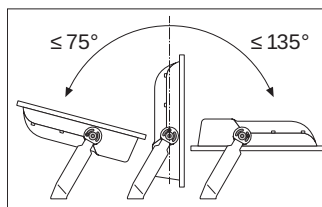

DOWNLOAD DATA

	Tender documents Tender Text 4058075352131
	Declarations of conformity FLOOD LED 70W/3000K BK 100DEG IP65
	IES file (IES) FLOOD LED 70W 3000K BK 100DEG IP65
	LDT file (Eulumdat) FLOOD LED 70W 3000K BK 100DEG IP65
	R3D file (Relux 3D Model) FLOODLIGHT 70
	M4D file (3D Model with rotation axis) FLOODLIGHT 70
	UGR file (UGR table) FLOOD LED 70W 3000K BK 100DEG IP65

LOGISTICAL DATA

Product code	Packaging unit (Pieces/Unit)	Dimensions (length x width x height)	Gross weight	Volume
4058075352131	Shipping box 1	95 mm x 266 mm x 281 mm	2604.00 g	7.10 dm³

The mentioned product code describes the smallest quantity unit which can be ordered. One shipping unit can contain one or more single products. When placing an order, for the quantity please enter single or multiples of a shipping unit.

ADDITIONAL CATALOG INFORMATION

References / Links