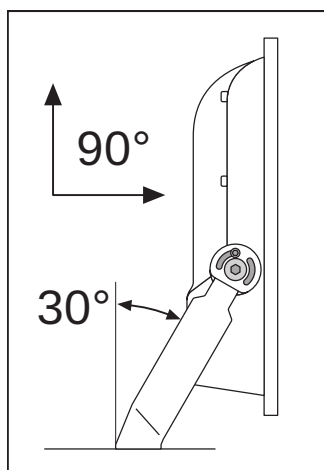

DOWNLOAD DATA

	Tender documents Tender Text 4058075352131
	Declarations of conformity FLOOD LED 70W/3000K BK 100DEG IP65
	IES file (IES) FLOOD LED 70W 3000K BK 100DEG IP65
	LDT file (Eulumdat) FLOOD LED 70W 3000K BK 100DEG IP65
	R3D file (Relux 3D Model) FLOODLIGHT 70
	M4D file (3D Model with rotation axis) FLOODLIGHT 70
	UGR file (UGR table) FLOOD LED 70W 3000K BK 100DEG IP65

LOGISTICAL DATA

Product code	Packaging unit (Pieces/Unit)	Dimensions (length x width x height)	Gross weight	Volume
4058075352131	Shipping box 1	95 mm x 266 mm x 281 mm	2604.00 g	7.10 dm³

The mentioned product code describes the smallest quantity unit which can be ordered. One shipping unit can contain one or more single products. When placing an order, for the quantity please enter single or multiples of a shipping unit.

ADDITIONAL CATALOG INFORMATION

References / Links