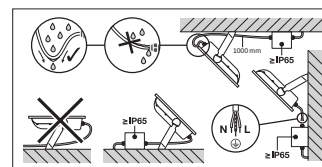

DOWNLOAD DATA

	Tender documents Tender Text 4058075352131
	Declarations of conformity FLOOD LED 70W/3000K BK 100DEG IP65
	IES file (IES) FLOOD LED 70W 3000K BK 100DEG IP65
	LDT file (Eulumdat) FLOOD LED 70W 3000K BK 100DEG IP65
	R3D file (Relux 3D Model) FLOODLIGHT 70
	M4D file (3D Model with rotation axis) FLOODLIGHT 70
	UGR file (UGR table) FLOOD LED 70W 3000K BK 100DEG IP65

LOGISTICAL DATA

Product code	Packaging unit (Pieces/Unit)	Dimensions (length x width x height)	Gross weight	Volume
4058075352131	Shipping box 1	95 mm x 266 mm x 281 mm	2604.00 g	7.10 dm³

The mentioned product code describes the smallest quantity unit which can be ordered. One shipping unit can contain one or more single products. When placing an order, for the quantity please enter single or multiples of a shipping unit.

ADDITIONAL CATALOG INFORMATION

References / Links