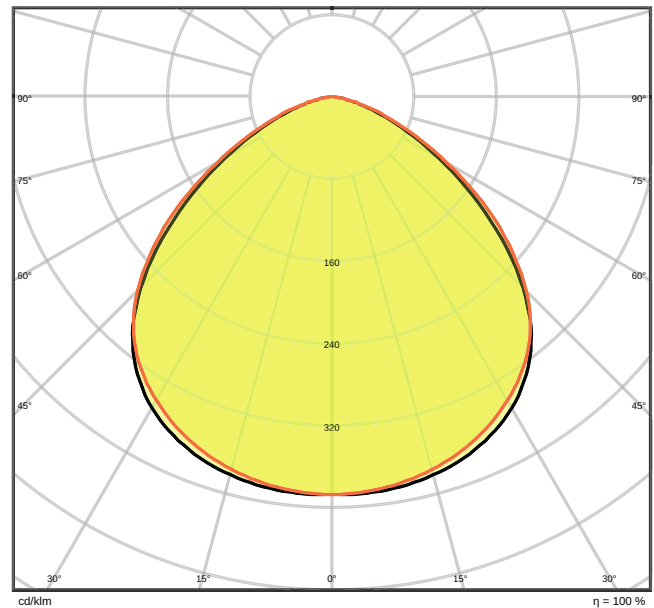

LDC typ polar