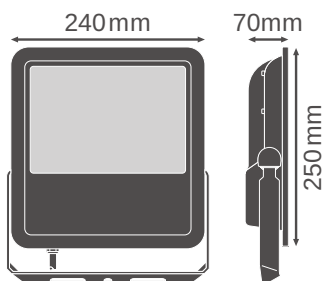

### Product features

- Symmetrical beam angle: 100° x 100°
- Luminaire efficacy: up to 110 lm/W
- Angled (30°) mounting bracket and up to 180° tilting
- Type of protection: IP65
- Impact resistance: IK08
- Ambient temperature in operation: -20...+50 °C
- Connection via 1 m cable, wiring required

### Photometrical data

Luminous flux	7300 lm
Luminous efficacy	105 lm/W
Color temperature	3000 K
Light color (designation)	Warm White
Color rendering index Ra	$\geq$ 80
Standard deviation of color matching	$\leq$ 5 sdc <sub>m</sub>
Photobiological safety group acc. to EN62778	RG1
Photobiological safety group acc. to EN62471	RG0
Beam angle	100 ° x 100 °

### Dimensions & Weight

Length	250.00 mm
Width	240.00 mm
Height	70.00 mm
Product weight	2500.00 g
Cable length	1000 mm