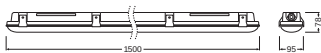

**Photometrical data**

Luminous flux	3500 lm
Luminous efficacy	115 lm/W
Color temperature	4000 K
Light color (designation)	Cool White
Color rendering index Ra	> 80
Standard deviation of color matching	$\leq$ 5 sdc <sub>m</sub>
Photobiological safety group acc. to EN62778	RG0
Beam angle	105 °

### Dimensions & Weight

Length	1500.00 mm
Width	95.00 mm
Height	78.00 mm
Product weight	2300.00 g