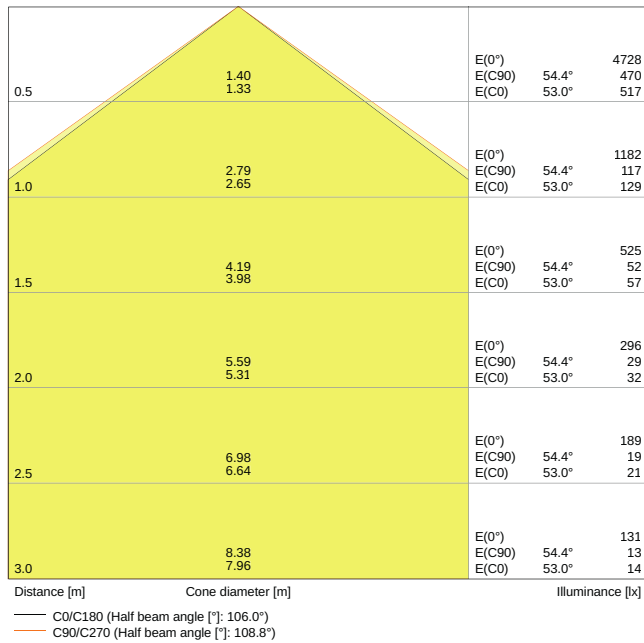

### Product features

- High luminous efficacy: up to 115 lm/W
- Beam angle: 105°

---

**TECHNICAL DATA****Electrical data**

Nominal wattage	30.00 W
Nominal voltage	220...240 V
Mains frequency	50...60 Hz
Nominal current	150 mA
Inrush current	6 A
Inrush current time $T_{h50}$	270 $\mu$ s
Max. no. of lum. on circuit break. B16 A	43
Max. no. of lum. on circuit break. C10 A	41
Max. no. of lum. on circuit break. C16 A	66
Power factor $\lambda$	> 0.90
Total harmonic distortion	< 20 %
Protection class	I
Operating mode	Integrated LED driver

**Photometrical data**

Luminous flux	3500 lm
Luminous efficacy	115 lm/W
Color temperature	4000 K
Light color (designation)	Cool White
Color rendering index Ra	> 80
Standard deviation of color matching	$\leq$ 5 sdc <sub>m</sub>
Photobiological safety group acc. to EN62778	RG0
Beam angle	105 °