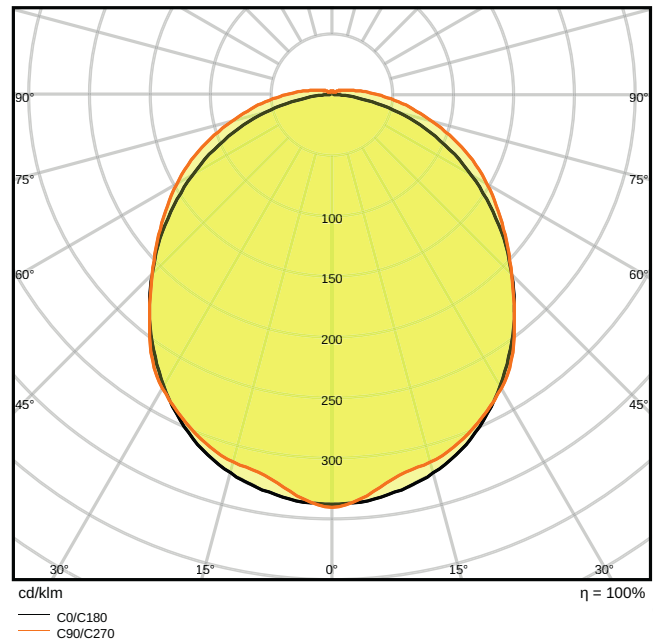

LDC typ polar

Dimensions & Weight

Length	1500.00 mm
Width	95.00 mm
Height	78.00 mm
Product weight	2300.00 g

Materials & Colors

Product color	Gray
Housing color	Gray
Body material	Polycarbonate (PC)
Cover material	Polycarbonate (PC)
Light emitting surface material	Polycarbonate (PC)