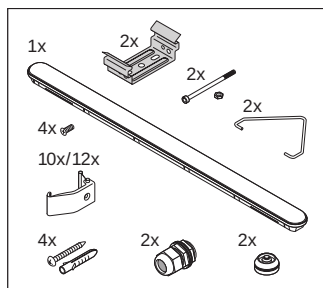

DOWNLOAD DATA

	Certificates EC declarion Damp Proof
	Certificates CE Certificate for DampProof
	On-Pack-Info Legal Insert DAMP PROOF LED
	On-Pack-Info Legal Insert DAMP PROOF LED
	IES file (IES) DampProofLED 1500 30W 4000K IP65
	LDT file (Eulumdat) DampProofLED 1500 30W 4000K IP65
	M3D file (3D Model) Damp Proof LED Slim 1500.m3d
	ULD file (DIALux) LEDVANCEDAMPPROOFLED150030W4000KIP65GY
	UGR file (UGR table) 4058075000940 DampProofLED 1500 30W 4000K IP65

LOGISTICAL DATA

Product code	Packaging unit (Pieces/Unit)	Dimensions (length x width x height)	Gross weight	Volume
4058075079939	Folding box 1	1,505 mm x 102 mm x 84 mm	2528.00 g	12.89 dm³
4058075079946	Shipping box 6	1,525 mm x 333 mm x 192 mm	16355.00 g	97.50 dm³

The mentioned product code describes the smallest quantity unit which can be ordered. One shipping unit can contain one or more single products. When placing an order, for the quantity please enter single or multiples of a shipping unit.

ADDITIONAL CATALOG INFORMATION