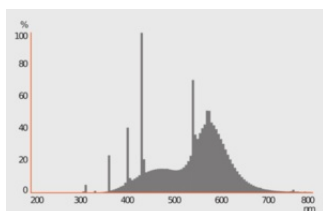

Photometrical data

Luminous flux	385 lm
Luminous efficacy	51 lm/W
Light color (designation)	Cold White
Color temperature	4000 K
Color rendering index Ra	≥60
Light color	640
Rated LLMF at 2,000 h	0.75
Rated LLMF at 4,000 h	0.69
Rated LLMF at 6,000 h	0.66
Rated LLMF at 8,000 h	0.64