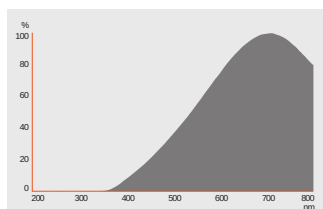

### Product features

- Average life: 4,000 h
- 100 % dimmable
- Color rendering index  $R_a$ : 100
- Color temperature: 3,000 K
- Diameter: 35 mm
- Deco cover

### Photometrical data

Luminous intensity	1400 cd
Luminous flux	580 lm
Nominal useful luminous flux 90°	480 lm
Luminous efficacy	16 lm/W
Lumen main.fact.at end of nom.life time	0.75
Light color (designation)	Warm White
Color temperature	3000 K
Color rendering index Ra	100
Light color	1030
Rated peak intensity	1400 cd
UV protection	Yes