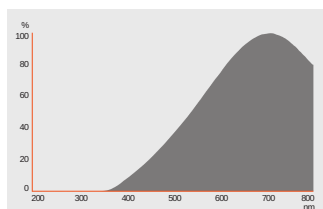

Product features

- Average life: 4,000 h
- 100 % dimmable
- Color rendering index R_a : 100
- Color temperature: 3,000 K
- Diameter: 35 mm
- Deco cover

TECHNICAL DATA

Electrical data

Nominal wattage	35 W
Construction wattage	35.00 W
Nominal voltage	12 V
Power factor λ	1.00

Photometrical data

Luminous intensity	6200 cd
Luminous flux	580 lm
Nominal useful luminous flux 90°	480 lm
Luminous efficacy	16 lm/W
Lumen main.fact.at end of nom.life time	0.75
Light color (designation)	Warm White
Color temperature	3000 K
Color rendering index Ra	100
Light color	1030
Rated peak intensity	6200 cd
UV protection	Yes

Light technical data

Beam angle	10 °
Warm-up time (60 %)	0.00 s
Starting time	0.0 s
Rated beam angle (half peak value)	10.00 °

Dimensions & Weight

Overall length	42.00 mm
Diameter	35.3 mm
Maximum diameter	35 mm