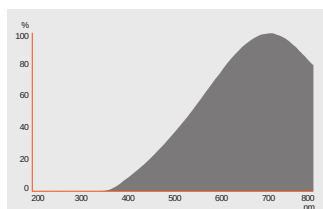

Product features

- Average life: 4,000 h
- 100 % dimmable
- Color rendering index R_a : 100
- Color temperature: 3,000 K
- Diameter: 35 mm
- Deco cover

TECHNICAL DATA

Electrical data

Nominal wattage	20 W
Construction wattage	20.00 W
Nominal voltage	12 V
Power factor λ	1.00

Photometrical data

Luminous intensity	700 cd
Luminous flux	270 lm
Nominal useful luminous flux 90°	220 lm
Luminous efficacy	13 lm/W
Lumen main.fact.at end of nom.life time	0.75
Light color (designation)	Warm White
Color temperature	3000 K
Color rendering index Ra	100
Light color	1030
Rated peak intensity	700 cd
UV protection	Yes

Light technical data

Beam angle	36 °
Warm-up time (60 %)	0.00 s
Starting time	0.0 s
Rated beam angle (half peak value)	36.00 °

Dimensions & Weight

Overall length	42.00 mm
Diameter	35.3 mm
Maximum diameter	35 mm