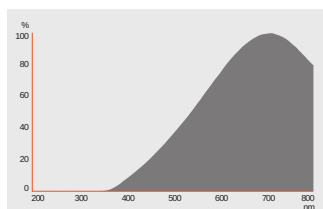

Product features

- Average life: 4,000 h
- 100 % dimmable
- Color rendering index R_a : 100
- Color temperature: 3,000 K
- Diameter: 35 mm
- Deco cover

TECHNICAL DATA

Electrical data

Nominal wattage	20 W
Construction wattage	20.00 W
Nominal voltage	12 V
Power factor λ	1.00

Photometrical data

Luminous intensity	3500 cd
Luminous flux	270 lm
Nominal useful luminous flux 90°	220 lm
Luminous efficacy	13 lm/W
Lumen main.fact.at end of nom.life time	0.75
Light color (designation)	Warm White
Color temperature	3000 K
Color rendering index Ra	100
Light color	1030
Rated peak intensity	3500 cd
UV protection	Yes

Light technical data

Beam angle	10 °
Warm-up time (60 %)	0.00 s
Starting time	0.0 s
Rated beam angle (half peak value)	10.00 °

Dimensions & Weight

Overall length	42.00 mm
Diameter	35.3 mm
Maximum diameter	35 mm