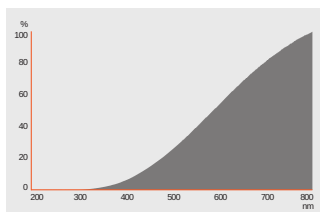

Nominal wattage	15 W
Construction wattage	15.00 W
Nominal voltage	230 V

Photometrical data

Luminous flux	85 lm
Luminous efficacy	5 lm/W
Color temperature	2700 K
Color rendering index Ra	> 99
Light color	927

Light technical data

Starting time	0 s
---------------	-----

Dimensions & Weight

Overall length	55.00 mm
Length with base excl. base pins/connection	57,00 mm
Light center length (LCL)	45,0 mm
Diameter	26,0 mm
Product weight	7.6 g

Energy efficiency class	G
Energy consumption	15.00 kWh/1000h

Country-specific categorizations

ILCOS	IBT/C-15-230-E14-26
Order reference	SPC.T26/57 CL 1

Energy labelling regulation data acc EU 2019/2015

Lighting technology used	OTHER
Non-directional or directional	NDLS
Mains or non-mains	MLS
Light source cap-type (or other electric interface)	E14
Connected light source (CLS)	No
Color-tuneable light source	No
Envelope	No
High luminance light source	No
Anti-glare shield	No
Correlated colour temperature type	SINGLE_VALUE
Claim of equivalent power	No
Length	55.00 mm
Height	26,0 mm
Width	26,0 mm
Chromaticity coordinate x	0.496
Chromaticity coordinate y	0.416
Beam angle	SPHERE_360
Displacement factor	1.00
EPREL ID	714461
Model number	AC35396