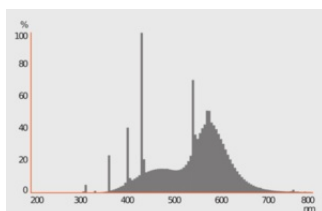

### Photometrical data

Luminous flux	270 lm
Luminous efficacy	45 lm/W
Light color (designation)	Cool White
Color temperature	4000 K
Color rendering index Ra	≥60
Light color	640
Rated LLMF at 2,000 h	0.75
Rated LLMF at 4,000 h	0.69
Rated LLMF at 6,000 h	0.66
Rated LLMF at 8,000 h	0.64