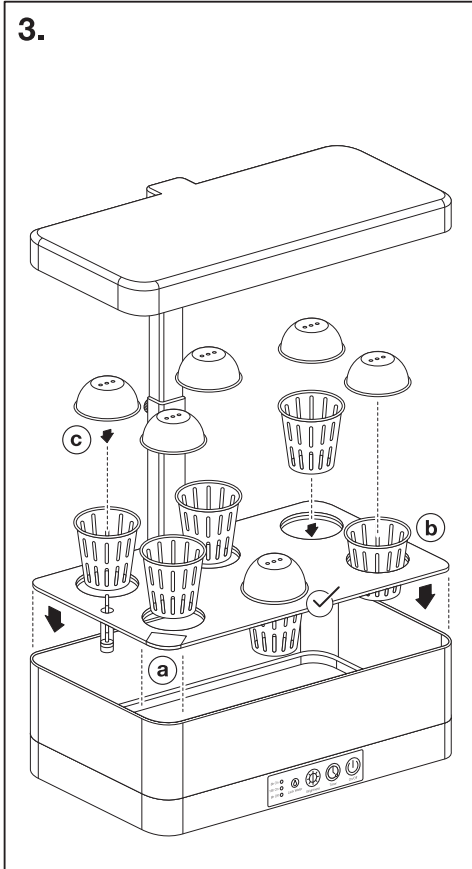

**INDOOR GARDEN
KIT 360 PRO**

	EAN	W	lm	K	°C	V _{ac}	mA	Hz	R _a	IP	
INDOOR GARDEN KIT PRO 360 BK	4058075576179	24	1670	3600	-20...+40	220-240	127	50/60	≥84	20	2200g

6.

8h On ○				
16h On ○	Lack Water	Brightness	Timer	On/Off
8h Off ○				