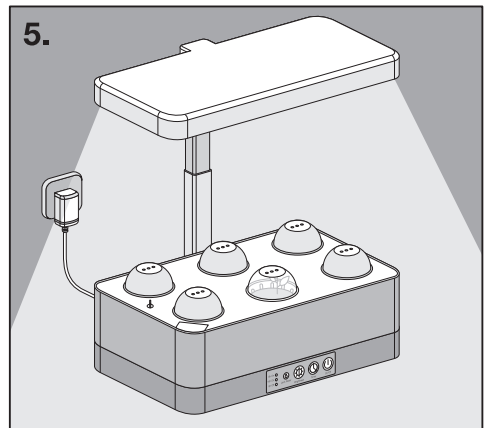

6.

8h On ○				
16h On ○	Lack Water	Brightness	Timer	On/Off
8h Off ○				

Max. Min.			
	1x = 100% 2x = 60% 3x = 30%	0x = 24h On ○ 1x = 8h On 16h Off ☀ 2x = 16h On 8h Off ☀ 3x = 8h Off 16h On ☀	1x = On / Off ↓ ☀ = Timer