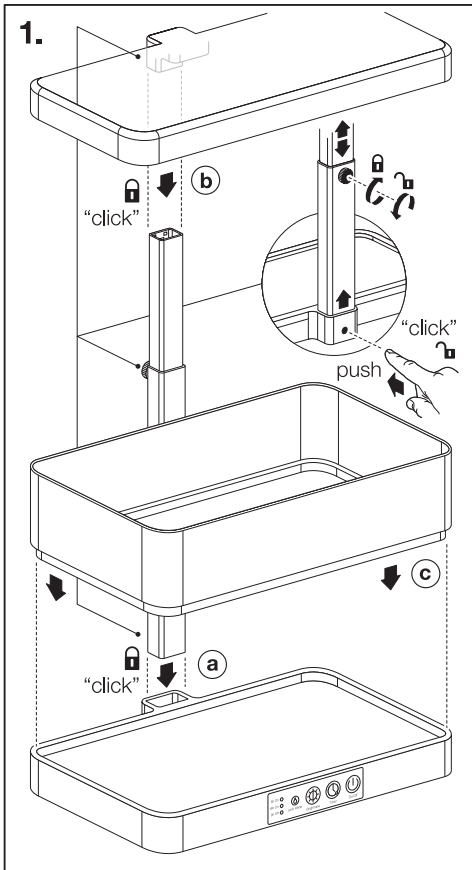

**INDOOR GARDEN
KIT 360 PRO**

	EAN	W	lm	K	°C	V _{ac}	mA	Hz	R _a	IP	
INDOOR GARDEN KIT PRO 360 BK	4058075576179	24	1670	3600	-20...+40	220-240	127	50/60	≥84	20	2200g

6.

8h On ○				
16h On ○	Lack Water	Brightness	Timer	On/Off
8h Off ○				