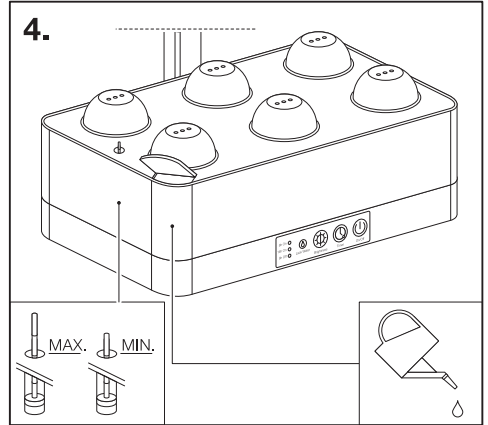

6.

8h On ○				
16h On ○	Lack Water	Brightness	Timer	On/Off
8h Off ○				

Max. Min.			
	1x = 100% 2x = 60% 3x = 30%	0x = 24h On ○ 1x = 8h On 16h Off ☀ 2x = 16h On 8h Off ☀ 3x = 8h Off 16h On ☀	1x = On / Off ↓ ☀ = Timer