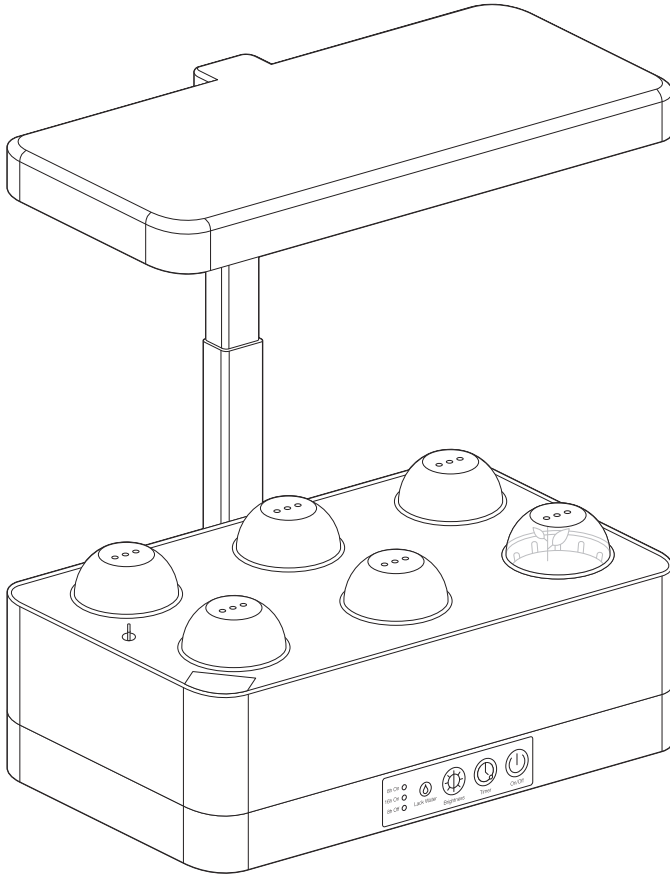

**INDOOR GARDEN
KIT 360 PRO**

	EAN	W	lm	K	°C	V _{ac}	mA	Hz	R _a	IP	
INDOOR GARDEN KIT PRO 360 BK	4058075576179	24	1670	3600	-20...+40	220-240	127	50/60	≥84	20	2200g

6.

8h On ○				
16h On ○	Lack Water	Brightness	Timer	On/Off
8h Off ○				